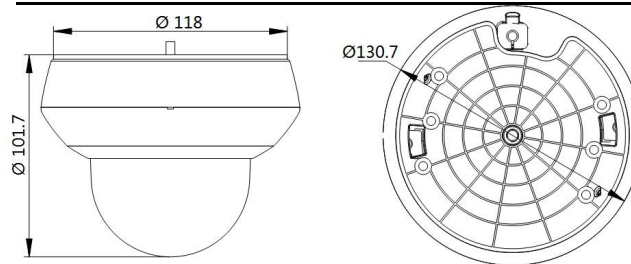

### Image

Maximum Resolution	2560 × 1440
Main Stream	24 fps (2560 × 1440), 30 fps (2048 × 1536, 1920 × 1080, 1280 × 960, 1280 × 720)
Sub Stream	30 fps (704 × 480, 640 × 480, 352 × 240)
Third Stream	30 fps (1280 × 720, 704 × 480, 640 × 480, 352 × 240)
Image Enhancement	3D DNR, HLC, EIS, regional exposure, regional focus

### Interface

Audio	1-ch audio input and 1-ch audio output
Communication Interface	1-port RJ45 10 M/100 M Ethernet, PoE

### General

Power	12 VDC and PoE, maximum: 12 W (maximum 3.9 W for IR)
Working Temperature	-4° to 140° F (-20° to 60° C)
Working Humidity	≤90%
Protection Level	IP66 Standard, IK10, TVS 4000V lightning protection, surge protection, and voltage transient protection
Material	Aluminum alloy, PC, PC + ABS
Dimensions	Ø5.15" x 4.00" (Ø130.7 mm x 101.7 mm)
Weight	Approximately 1.17 lbs (0.53 kg)

## Dimensions

Unit:mm