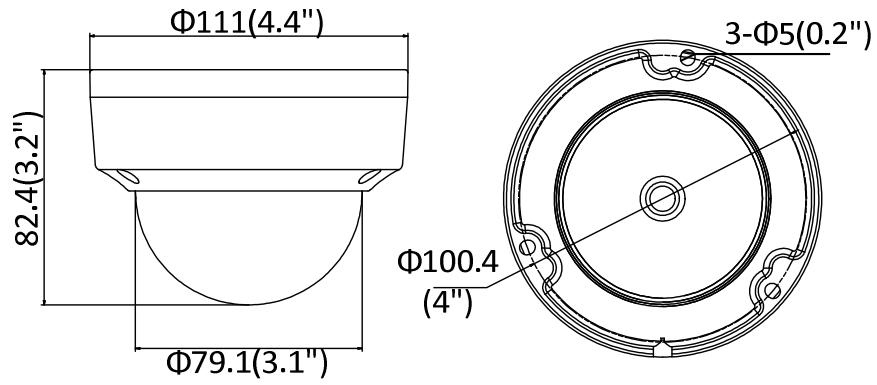

Dimensions

Unit: mm (inch)