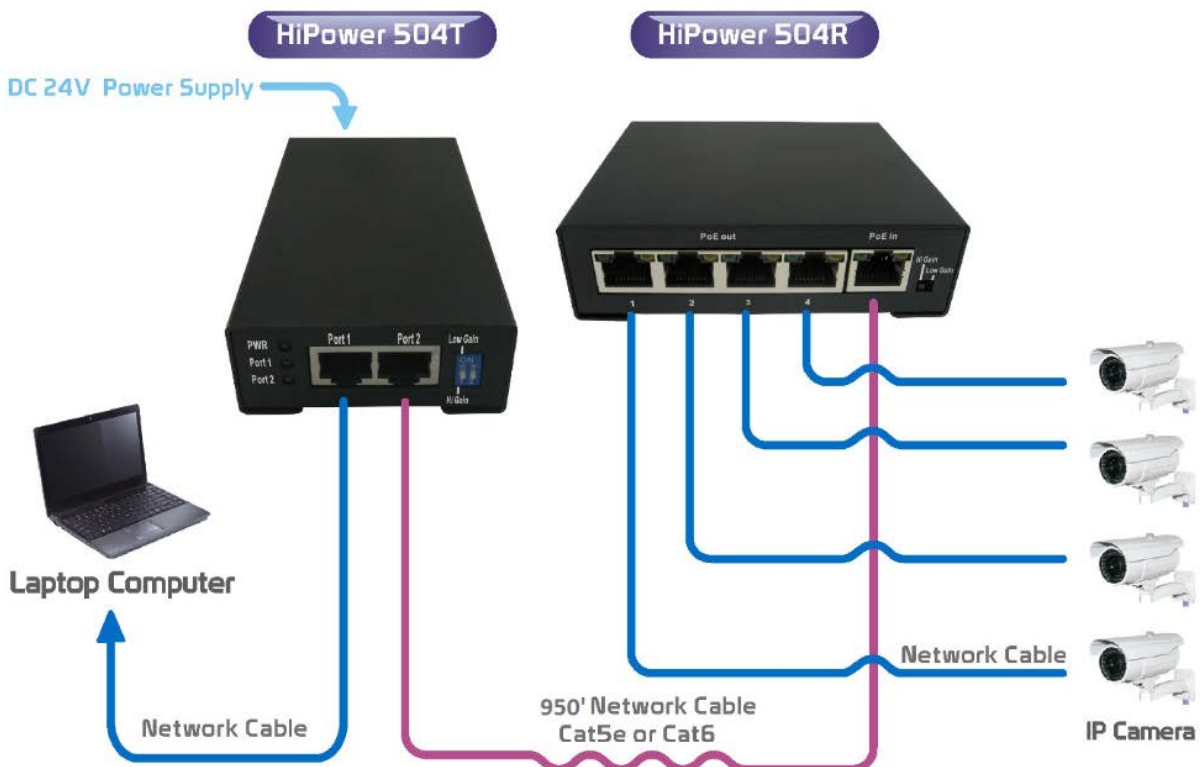

EC-HP-PoE (PAIR) Hi-Power 504 TX/RX

Do you need to send IP video and power to multiple IP cameras up to 950 feet? The HI Power 504 Combo extender and PoE injector is ideal for up to 4 camera installations with no power at the periphery. Send power and data to a remote location over 1 Ethernet cable. PoE

- Single line solution
- Power 4 cameras @ the edge
- No need for power @ camera location