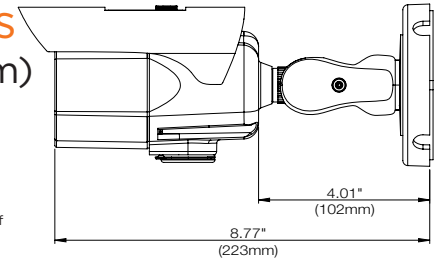

Accessories (Optional)

Dimensions

unit : Inch (mm)

* Dimensions based on the position of the sun shield cover

Specifications

IMAGE	
Image sensor	2.1MP/1080p 1/2.7" CMOS
Total pixels	1928 (H) x 1088 (V)
Minimum scene illumination	0.2 lux (color) 0.0 lux (B&W)
Video output	Local video output CVBS 1.0V p-p (75Ω), 4:3 aspect ratio
LENS	
Focal length	2.8-12mm, F1.4
Lens type	Motorized zoom auto-focus p-iris lens
Field of view (FoV)	106° - 36°
IR distance	120ft range
Optical zoom / digital zoom	x4.2 optical zoom
I/O	
Audio in / out	1/1
Audio compression	G.711
Alarm in / out	1/1
OPERATIONAL	
Shutter mode	Auto, manual, anti-flicker, slow shutter
Shutter speed	1/30 - 1/8000
Slow shutter	1-1/5, 1/7.5, 1/15
Auto gain control	Auto
Day / night	Auto, day (color), night (B/W)
Smart DNR™ 3D digital noise reduction	0 - 11
Wide dynamic range (WDR)	True WDR on, off
Wide dynamic range (WDR) dB	120dB
Privacy zone	16 programmable privacy masks
Backlight Compensation (BLC)	On / off / HSBLC
Mirror & Flip	Yes
Alarm notifications	Notifications via e-mail, FTP server or SD card recording
Memory slot	Micro SD / SDHC / SDXC up to 128GB (card not included)
NETWORK	
LAN	802.3 compliance 10/100 LAN
Video compression type	H.264, MJPEG
Resolution	H.264: 1080p/720p/VGA/D1/CIF MJPEG: 1280 x 720/800 x 600/VGA/768 x 432/D1/CIF
Frame rate	Up to 30fps at all resolutions
Video bitrate	100Kbps - 10Mbps, Multi-rate for preview and recording
Bitrate control	Multi-streaming CBR/VBR at H.264 (controllable frame rate and bandwidth)
Streaming capability	Dual-stream at different rates and resolutions
IP	IPv4
Protocol	ONVIF, TCP/IP, UDP, autoIP, RTP(UDP/TCP), RTSP, NTP, HTTP, HTTPS, SSL, DNS, DDNS, DHCP, FTP, SMTP, ICMP, SNMPv1/v2c/v3(MIB-2)
Security	HTTPS (SSL), IP filtering, 802.1x, digest authentication (ID/PW)
ONVIF conformance	Yes
OS: Windows®, Mac® OS, Linux®	
Web viewer	Browser: Internet Explorer®, Google Chrome®, Mozilla Firefox®, Safari®
Video management software	DW Spectrum® IPVMS
ENVIRONMENTAL	
Operating temperature	-40°F - 122°F (-40°C - 50°C)
Operating humidity	10-90% RH (non-condensing)
IP rating	IP66 certified weather and tamper resistant
Other certifications	CE, FCC, RoHS
ELECTRICAL	
Power requirement	DC 12V, PoE (IEEE 802.3af Class 3). Adapter not included
Power consumption	DC12V: max 11W PoE: max 12.9W
MECHANICAL	
Material	Aluminum bullet housing
Dimensions	8.77" x 3.07" (223 x 78mm)
Weight	1.98 lbs (0.9kg)