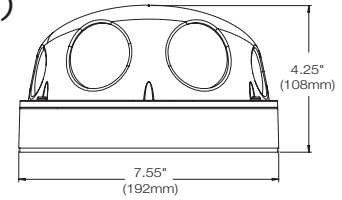

## Features

- 4x 6.4MP 1/1.8" image sensor at real-time 30fps
- 21MP 180° panoramic view IP camera
- 4x 8.0mm fixed lens
- Fast frame rates: real-time 30fps at 21MP
- Zero distortion anti-reflective glass
- PoE injector included
- Dual codecs (H.264, MJPEG) with simultaneous dual-stream
- Two-way audio
- Easy image alignment and stitching
- Smart DNR™ 3D digital noise reduction
- True day/night with mechanical IR cut filter
- Auto gain control (AGC)
- Auto white balance (AWB)
- Motion detection
- Alarm sensor input
- Relay output
- Web server built-in
- ONVIF conformant, profile S
- PoE+ high power and DC12V
- IP66 environmental-rated dust-tight and water-resistant
- 5 year warranty

## Dimensions

unit: Inch (mm)