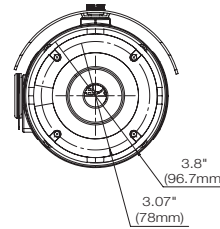

Accessories (Optional)

DWC-BLJUNC-W
White junction box

DWC-EXTIR100
External IR for panoramic bullet camera

Dimensions

unit: inch (mm)

Specifications

Designed and engineered in U.S.A and Korea

| IMAGE | |
|---------------------------------------|---|
| Image sensor | 3x 1/3" CMOS |
| Total pixels | 5760 (H) X 1080 (V) |
| Minimum scene illumination | 0.06 lux (color) 0.01 lux (B/W) |
| Maximum resolution | 6MP (3x 2.1MP/1080p) |
| LENS | |
| Focal length | 3x 4.3mm, F2.0 |
| Lens type | Fixed lens |
| Field of view (FoV) | 3x 62° |
| I/O | |
| Audio in / out | 1/1 |
| Alarm in / out | 1/1 |
| Audio compression | G.726, G.711, u-low (bi-directional) |
| OPERATIONAL | |
| Shutter mode | Auto, manual |
| Shutter speed | 1/30 - 1/30,000 |
| Auto gain control | Max 41dB |
| Day / night | Auto, day (color), night (B/W) |
| Smart DNR™ 3D digital noise reduction | Off, low, middle, high |
| Wide dynamic range (WDR) | True WDR on, off |
| Wide dynamic range (WDR) dB | 100dB |
| White balance | Auto |
| Backlight compensation (BLC) | On, off |
| Privacy zones | 8 programmable privacy masks |
| Alarm notifications | Notifications via SD card recording |
| Memory slot | Micro SD/SDHC class 10 card (card not included) |
| NETWORK | |
| LAN | 802.3 compliance 10/100 LAN |
| Video compression type | H.265, H.264, MJPEG |
| Resolution | 3x 1920 x 1080 (each sensor) |
| Frame rate | 5760 X 1080 at 20fps |
| Video bitrate | H.264 / H.265 : 32Kbps - 8Mbps MJPEG : 1Mbps - 40Mbps |
| Bitrate control | H.265 dual-stream or simultaneous H.265 / H.264 / MJPEG |
| Streaming capability | dual-stream at different rates and resolutions |
| IP | IPv4, IPv6 |
| Protocol | TCP, UDP, IP, HTTP, DHCP, DNS, ICMP, ARP, DDNS, NTP, SNMP, Syslog, UPnP, Bonjour, ZeroConf, RTP/RTSP, Onvif, Genetec Protocol |
| Security | Digest authentication (ID/PW) |
| ONVIF conformance | Yes |
| Web viewer | OS: Windows®, Mac® OS, Linux® Browser: Internet Explorer®, Google Chrome®, Mozilla Firefox®, Safari® |
| Video management software | DW Spectrum® IPVMS |
| ENVIRONMENTAL | |
| Operating temperature | -40°F - 122°F (-40°C - 50°C) |
| Operating humidity | 10-90% RH, (non-condensing) |
| IP rating | IP66 certified |
| Other certifications | FCC, CE, ROHS, UL listed |
| ELECTRICAL | |
| Power requirement | DC12V, PoE IEEE 802.3at Class 3 (adaptor not included) |
| Power consumption | TDN On: MAX 10.1W TDN Off: 7.7W |
| MECHANICAL | |
| Material | Aluminum bullet housing |
| Dimensions | 9.83" x 3.8" (249.9 x 96.7mm) |
| Weight | 2.2 lbs (1.0 kg) |