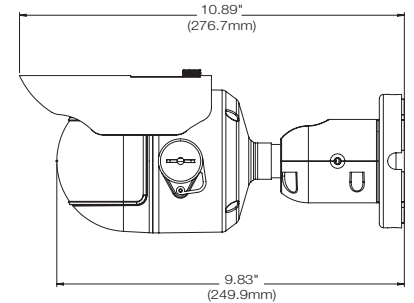

Accessories (Optional)

DWC-BLJUNC-W
White junction box

DWC-EXTIR100
External IR for panoramic bullet camera

Dimensions

unit: inch (mm)

Specifications

Designed and engineered in U.S.A and Korea

| IMAGE | |
|---------------------------------------|---|
| Image sensor | 3x 1/3" CMOS |
| Total pixels | 5760 (H) X 1080 (V) |
| Minimum scene illumination | 0.06 lux (color) 0.01 lux (B/W) |
| Maximum resolution | 6MP (3x 2.1MP/1080p) |
| LENS | |
| Focal length | 3x 4.3mm, F2.0 |
| Lens type | Fixed lens |
| Field of view (FoV) | 3x 62° |
| I/O | |
| Audio in / out | 1/1 |
| Alarm in / out | 1/1 |
| Audio compression | G.726, G.711, u-low (bi-directional) |
| OPERATIONAL | |
| Shutter mode | Auto, manual |
| Shutter speed | 1/30 - 1/30,000 |
| Auto gain control | Max 41dB |
| Day / night | Auto, day (color), night (B/W) |
| Smart DNR™ 3D digital noise reduction | Off, low, middle, high |
| Wide dynamic range (WDR) | True WDR on, off |
| Wide dynamic range (WDR) dB | 100dB |
| White balance | Auto |
| Backlight compensation (BLC) | On, off |
| Privacy zones | 8 programmable privacy masks |
| Alarm notifications | Notifications via SD card recording |
| Memory slot | Micro SD/SDHC class 10 card (card not included) |
| NETWORK | |
| LAN | 802.3 compliance 10/100 LAN |
| Video compression type | H.265, H.264, MJPEG |
| Resolution | 3x 1920 x 1080 (each sensor) |
| Frame rate | 5760 X 1080 at 20fps |
| Video bitrate | H.264 / H.265 : 32Kbps - 8Mbps MJPEG : 1Mbps - 40Mbps |
| Bitrate control | H.265 dual-stream or simultaneous H.265 / H.264 / MJPEG |
| Streaming capability | dual-stream at different rates and resolutions |
| IP | IPv4, IPv6 |
| Protocol | TCP, UDP, IP, HTTP, DHCP, DNS, ICMP, ARP, DDNS, NTP, SNMP, Syslog, UPnP, Bonjour, ZeroConf, RTP/RTSP, Onvif, Genetec Protocol |
| Security | Digest authentication (ID/PW) |
| ONVIF conformance | Yes |
| Web viewer | OS: Windows®, Mac® OS, Linux® Browser: Internet Explorer®, Google Chrome®, Mozilla Firefox®, Safari® |
| Video management software | DW Spectrum® IPVMS |
| ENVIRONMENTAL | |
| Operating temperature | -40°F - 122°F (-40°C - 50°C) |
| Operating humidity | 10-90% RH, (non-condensing) |
| IP rating | IP66 certified |
| Other certifications | FCC, CE, ROHS, UL listed |
| ELECTRICAL | |
| Power requirement | DC12V, PoE IEEE 802.3at Class 3 (adaptor not included) |
| Power consumption | TDN On: MAX 10.1W TDN Off: 7.7W |
| MECHANICAL | |
| Material | Aluminum bullet housing |
| Dimensions | 9.83" x 3.8" (249.9 x 96.7mm) |
| Weight | 2.2 lbs (1.0 kg) |