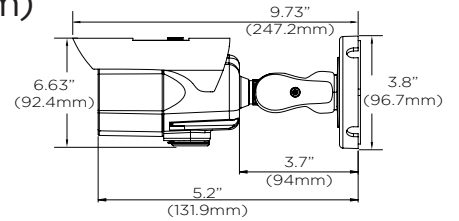

Accessories (Optional)

DWC-BLJUNC
Junction Box

DWC-PMB-BU
Pole Mount Bracket

Dimensions

unit : Inch (mm)

* Dimensions based on the position of the sun shield cover

Specifications

Designed and engineered in U.S.A and Korea